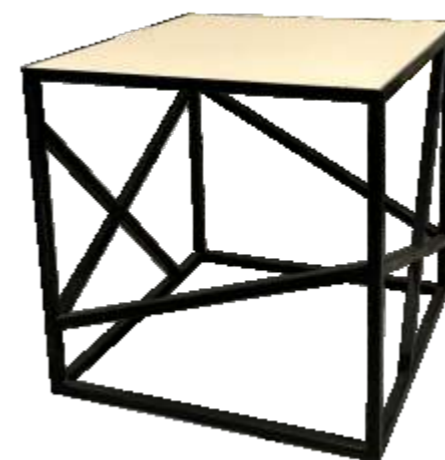

BARO STALAS 13

BAR TABLE 13

H - 80/60 cm
W - 61 cm
D - 61 cm

Nuoma/Rent 40 €/pcs.

bus pildoma / coming soon

bus pildoma / coming soon