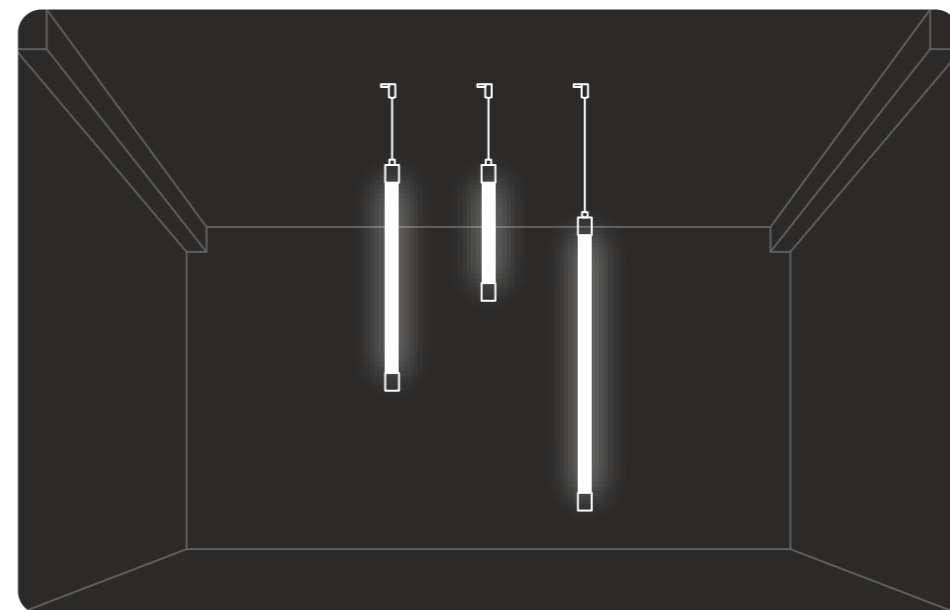

*Kainos teirautis.
Prices - on request.*